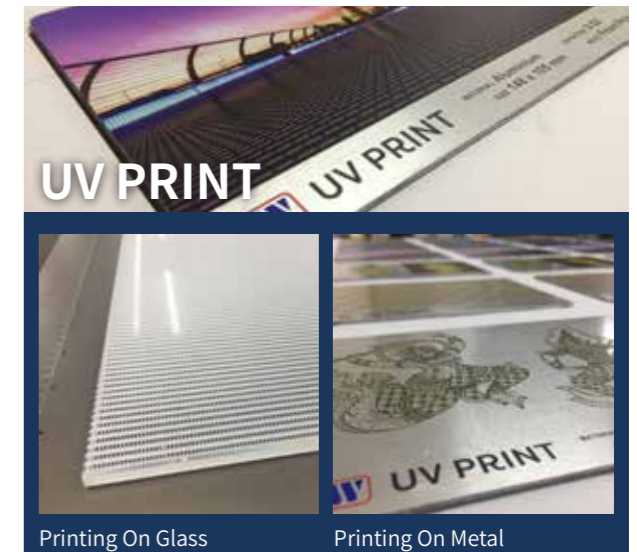

Printing On Glass

Printing On Metal

A Little About Us...

Company Siam P&W Technic Co., Ltd.
Established 1999-09-17
Head Office 399/60 Moo 13 Soi Kingkaew 25/1
Kingkaew Rd. Rachathewa Bangplee
Samutprakan 10540 THAILAND
Tel 02-136-1770
Fax 02-136-1774
Web SiamPW.com
Email jobshop@siampw.com

Mission To provide quality, reliable, and innovative fabricating services for subcontracting firms.

Vision To be regional leading innovation center.

History We started as machine sales agent, but with our expertise, we expanded to include JobShop™ digital fabricating services. In which, we aim to provide alternatives for small business which has yet a plan to purchase machines, and to provide a innovation space where our clients can come to learn and to be inspired.

Facility Size 1,300 sq. meter
Staff 30 people
Industry Signages
Trophy & Merchandise
Cosmatic Display & Stands
Jewelry & Watch Packaging
Industrial Profile