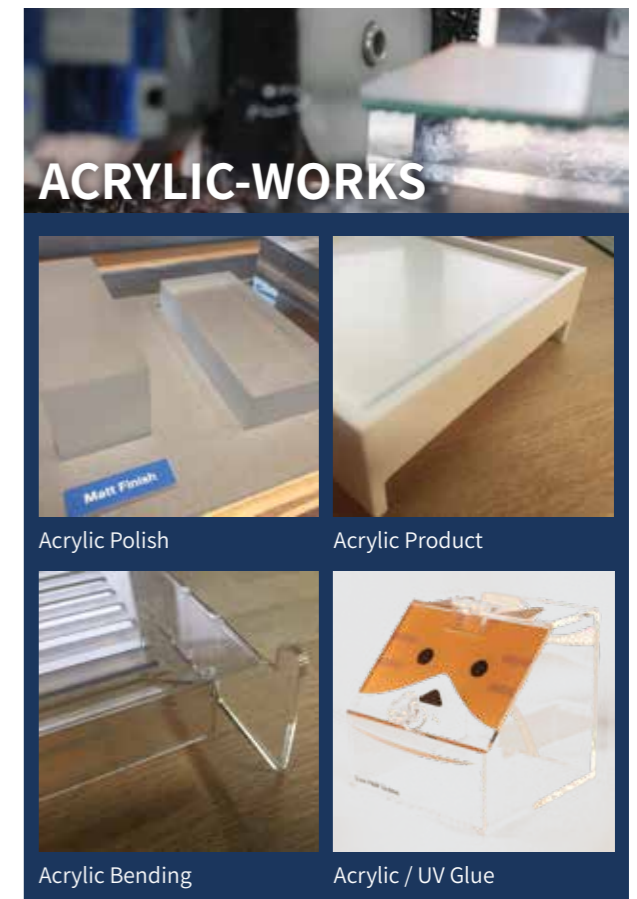

Acrylic Polish

Acrylic Product

Acrylic Bending

Acrylic / UV Glue