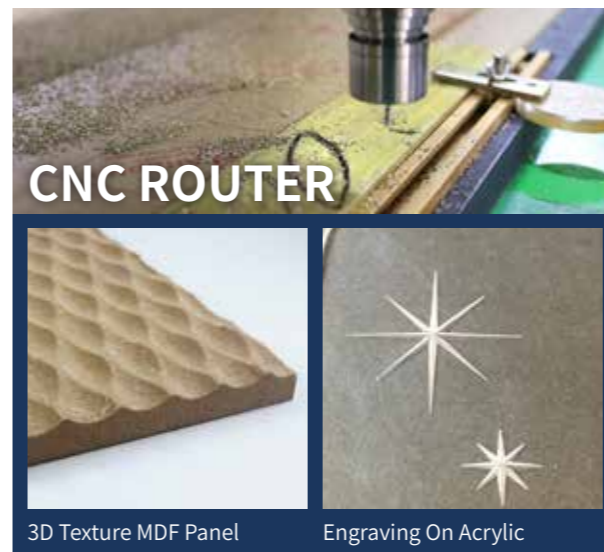

Facility Size 1,300 sq. meter
 Staff 30 people
 Industry Signages
 Trophy & Merchandise
 Cosmatic Display & Stands
 Jewelry & Watch Packaging
 Industrial Profile

Contact Us By...

Our Clients...

3D Texture MDF Panel