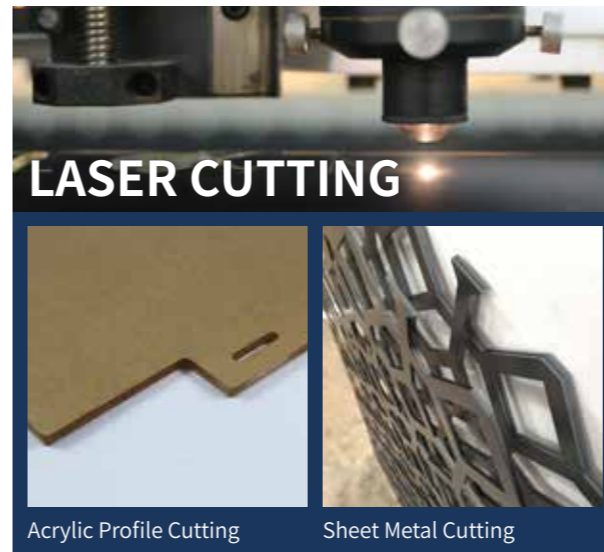

Acrylic Profile Cutting

Sheet Metal Cutting